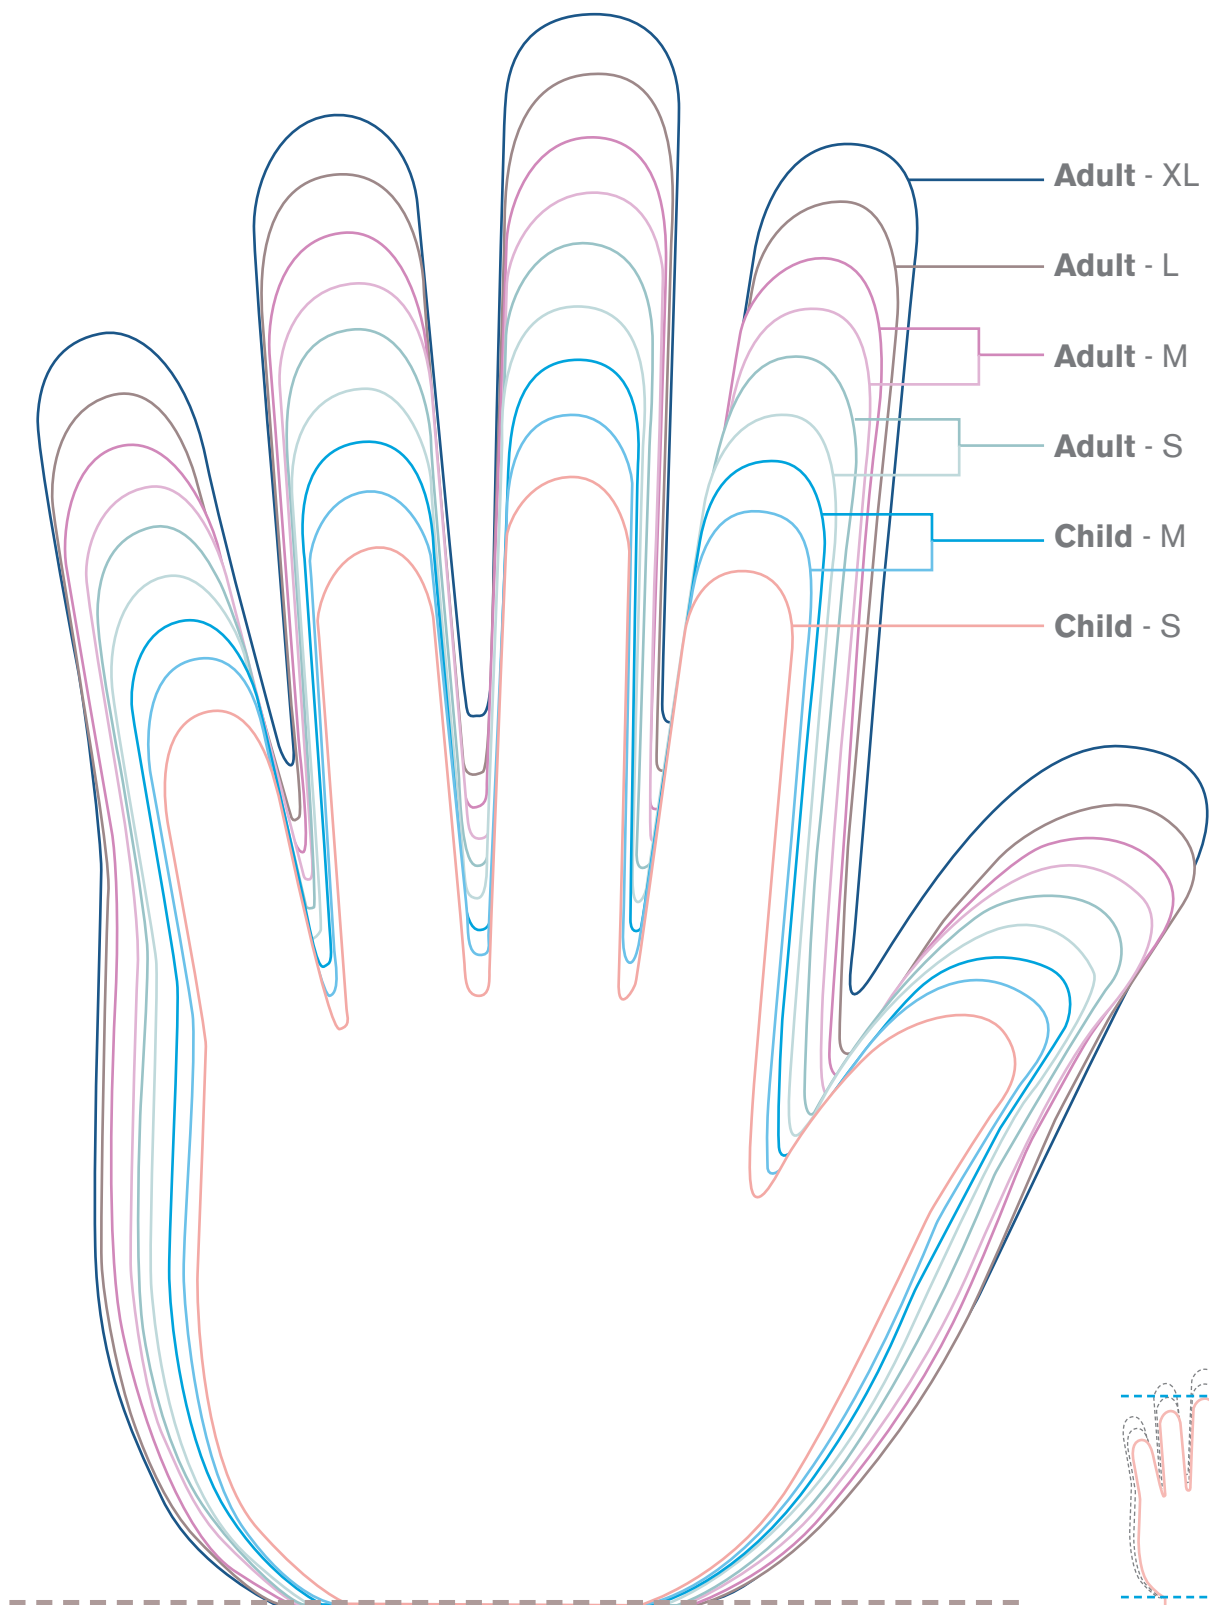

GLOVE SIZING CHART

Finger proportions vary from person to person.
Estimate glove size according to longest fingers for a comfortable fit.

Place the ball of your thumb just in front of the line